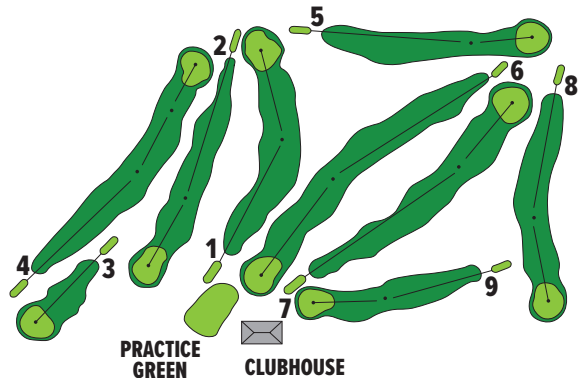

USGA RULES GOVERN ALL PLAY

- » Tees, yardage markers, and sprinkler heads are measured to the center of the green
- » Repair all ball marks on greens
- » Replace divots
- » Replace flags
- » Keep golf carts 30 feet from all greens
- » Rake all footprints from sand bunkers
- » No more than two carts per foursome
- » No more than 3 minutes for lost ball search
- » No more than 4 players in a match
- » Appropriate golf attire required

CDGA COURSE RATING/SLOPE

	<u>Men</u>	<u>Women</u>
White	35.6 / 119	-
Red	-	35.5 / 118

Ann Bloomfield,
Head Professional

Kelly Kuchelmeister,
Superintendent

SEVERE WEATHER

When lightning is in the area, the weather horn will sound 3 short bursts. It is the golfer's responsibility to return to the clubhouse or seek shelter immediately.

When the area has been "lightning and thunder free" for 30 minutes, the weather horn will sound one long burst.

Sinnissippi

GOLF COURSE

est 1912

2003 Arlington Av, Rockford, IL

815-987-8838

golfrockford.org

Blue – Back	333	359	190	481	386	485	459	337	325	3355
White – Middle	315	334	180	456	295	470	373	315	312	3050
Red – Front	290	255	170	301	275	410	345	246	280	2572
Gold – Family	238	168	94	271	213	280	227	200	209	1900
Blue – Family	177	145	58	201	166	240	182	164	167	1500
Par	4	4	3	5	4	5	4	4	4	37
Handicap	5	8	9	2	4	1	3	6	7	
HOLE NUMBER	1	2	3	4	5	6	7	8	9	TOTAL
Greens/Fairways/Putts										